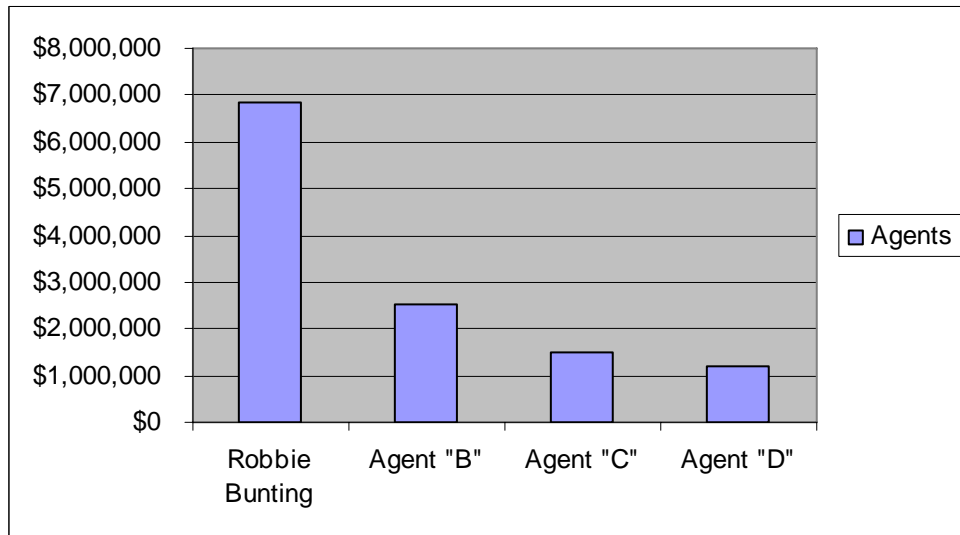

Palmetto Hall Plantation

Agent Comparison

Closed Sales & Pendings

Year End 2009

(Includes all MLS Agents)

All information is deemed to be reliable and subject to verification by all parties.

Robbie Bunting
843-842-0805 • 800-932-3652
Robbie@RobbieBunting.com • www.RobbieBunting.com
BlogHiltonHeadRealtor.com