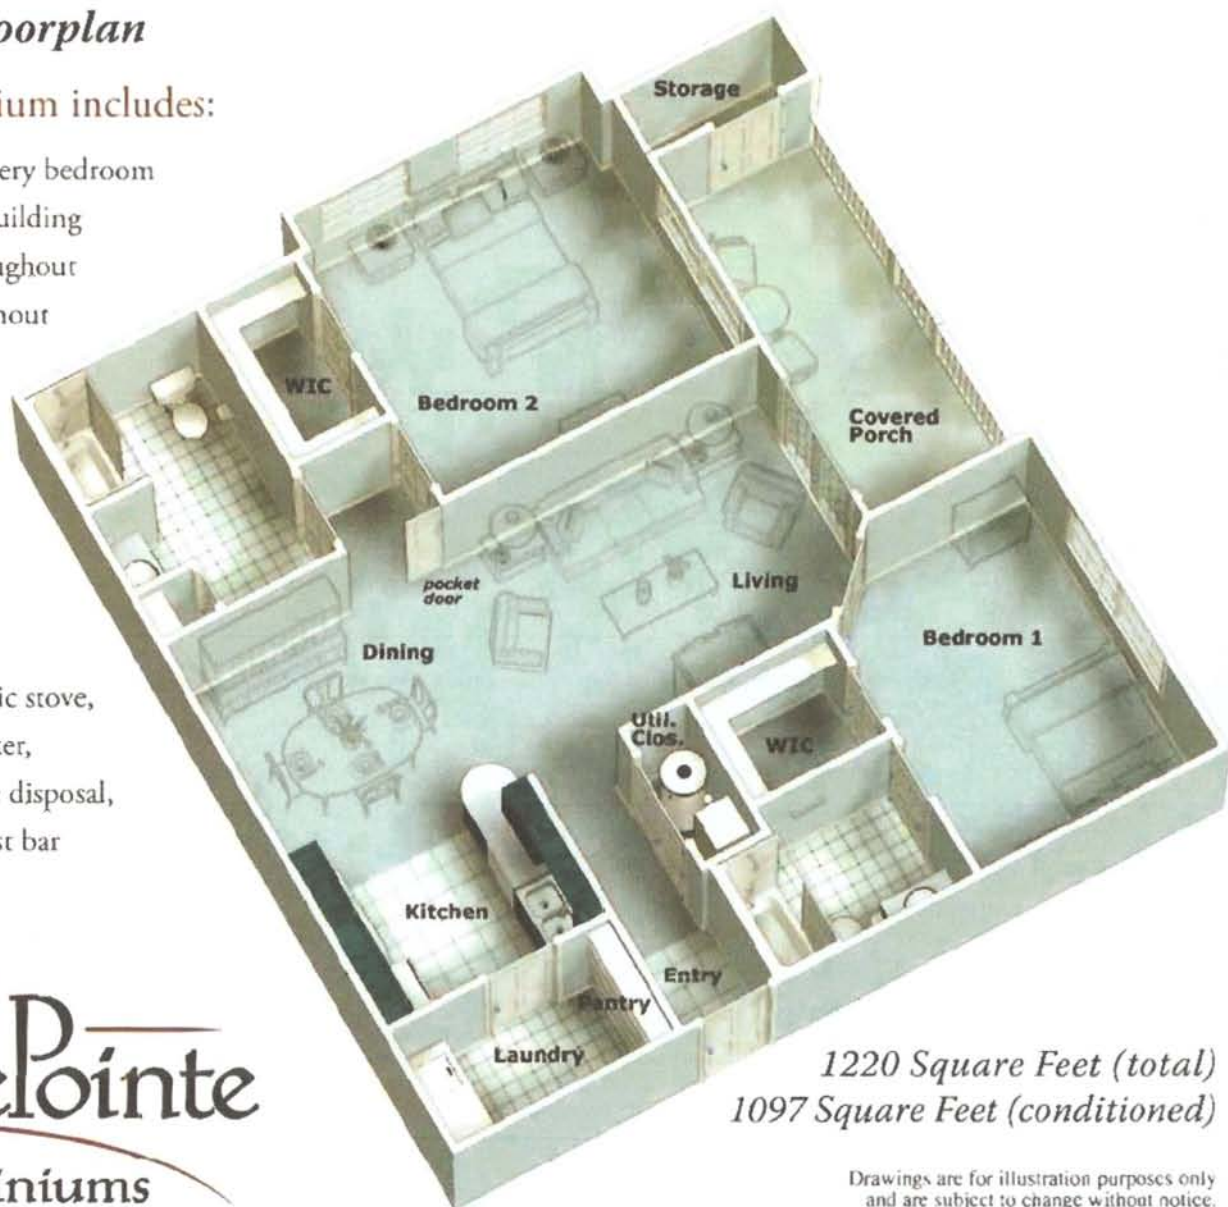

BridgePointe. Quality New Condominium

The Hampton 2 Bedroom Floorplan

Each condominium includes:

- One full bath for every bedroom
- Elevators in every building
- 9-foot ceilings throughout
- Mini-blinds throughout
- Walk-in closets
- Plenty of windows for natural light
- French doors leading to large covered porch
- Fully-equipped kitchens with electric stove, dishwasher, ice-maker, refrigerator, garbage disposal, pantry, and breakfast bar
- Covered porches

1220 Square Feet (total)
1097 Square Feet (conditioned)

Drawings are for illustration purposes only and are subject to change without notice.

BridgePointe
Condominiums

Construction, Not An Apartment Conversion.

The Allendale 3 Bedroom Floorplan

Each condominium also includes:

- Full-sized, large-capacity washer & dryer
- Energy-efficient homes with large 80-gallon hot water heaters
- Convenient Internet, cable TV, and multiple phone lines
- Fire alarms and sprinklers for fire safety
- Views of wooded areas, pool and lakes
- Detached garages available

Bridgelo *Pointe*
Condominiums

1620 Square Feet (total)
1561 Square Feet (conditioned)

Drawings are for illustration purposes only and are subject to change without notice.