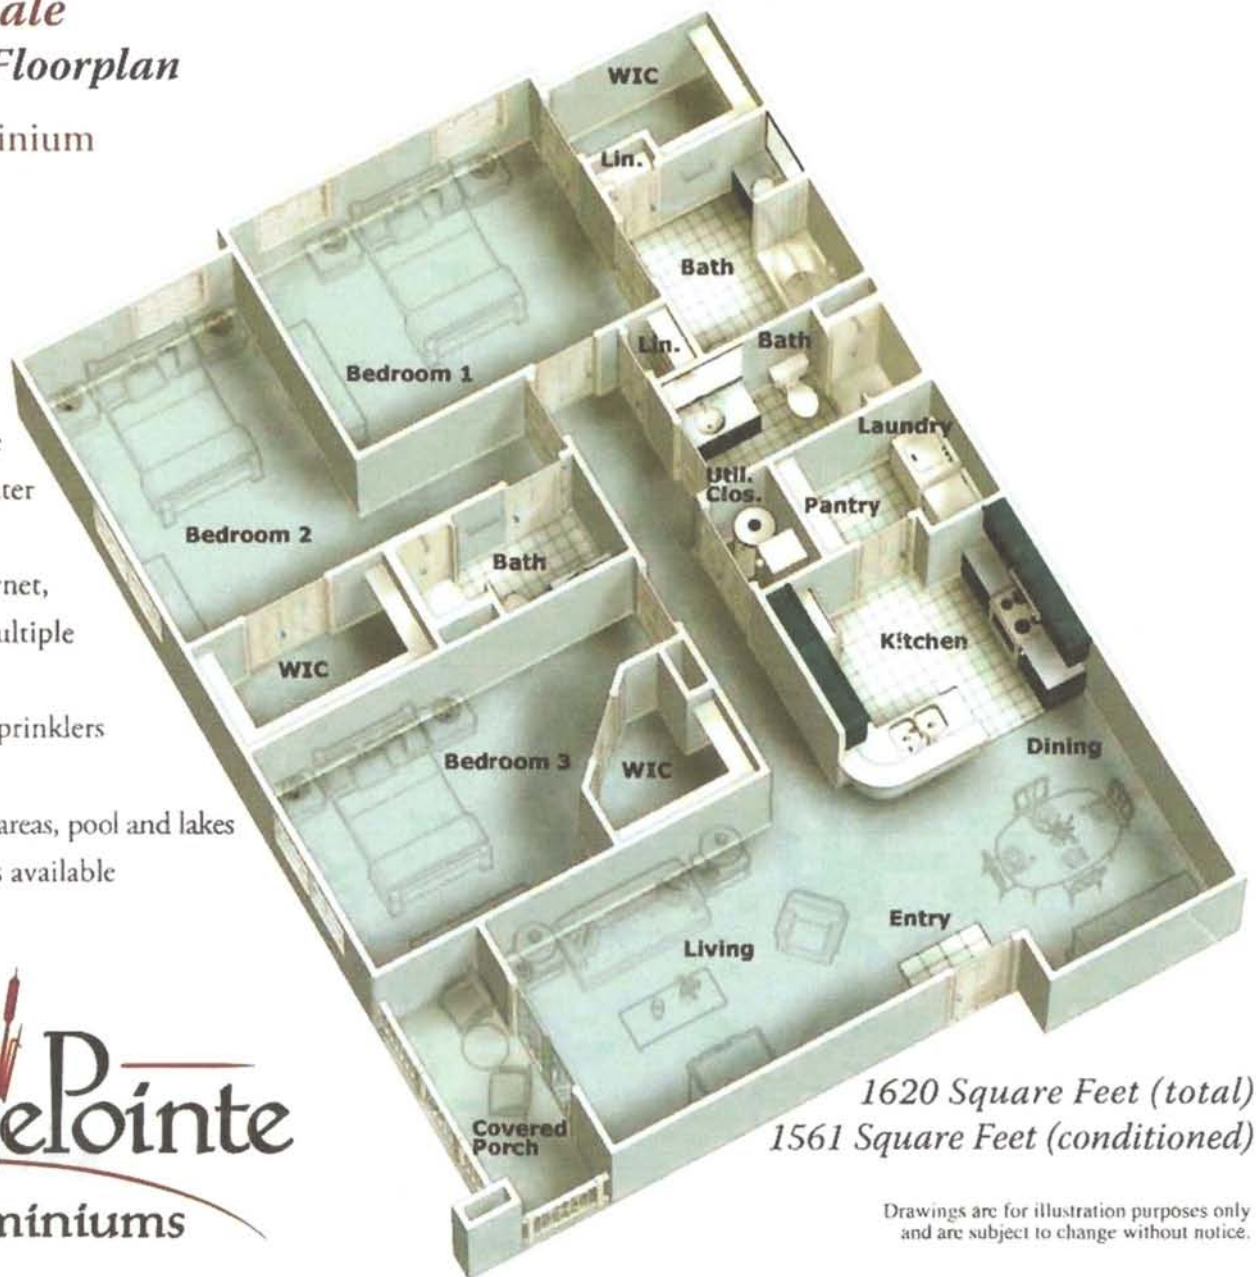

BridgePointe. Quality New Condominium

The Hampton 2 Bedroom Floorplan

Each condominium includes:

- One full bath for every bedroom
- Elevators in every building
- 9-foot ceilings throughout
- Mini-blinds throughout
- Walk-in closets
- Plenty of windows for natural light
- French doors leading to large covered porch
- Fully-equipped kitchens with electric stove, dishwasher, ice-maker, refrigerator, garbage disposal, pantry, and breakfast bar
- Covered porches

1220 Square Feet (total)
1097 Square Feet (conditioned)

Drawings are for illustration purposes only and are subject to change without notice.

BridgePointe
Condominiums

Construction, Not An Apartment Conversion.

The Allendale 3 Bedroom Floorplan

Each condominium also includes:

- Full-sized, large-capacity washer & dryer
- Energy-efficient homes with large 80-gallon hot water heaters
- Convenient Internet, cable TV, and multiple phone lines
- Fire alarms and sprinklers for fire safety
- Views of wooded areas, pool and lakes
- Detached garages available

Bridgelo *Pointe*
Condominiums

1620 Square Feet (total)
1561 Square Feet (conditioned)

Drawings are for illustration purposes only and are subject to change without notice.