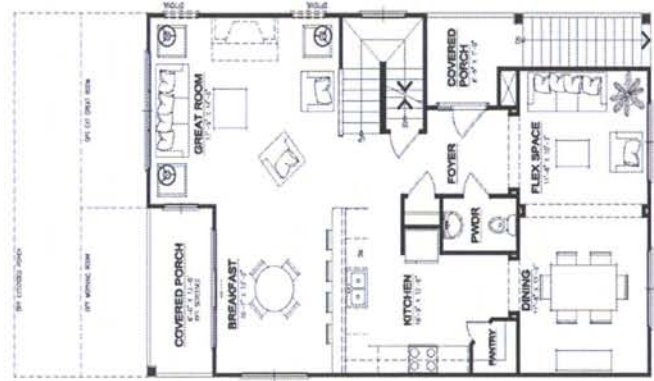

**Jarvis Creek Club**  
 Palm Floor Plan  
 1821 Square Feet  
 3 Bedrooms, 2.5 Baths

GROUND FLOOR PLAN

FIRST FLOOR PLAN

SECOND FLOOR PLAN

**Jarvis Creek Club**  
 Calibogue Floor Plan  
 2028 Square Feet  
 3 Bedrooms, 2.5 Baths

GROUND FLOOR PLAN

FIRST FLOOR PLAN

SECOND FLOOR PLAN

**Jarvis Creek Club**  
 Coligny Floor Plan  
 2311 Square Feet  
 3 Bedrooms, 2.5 Baths

GROUND FLOOR PLAN

FIRST FLOOR PLAN

SECOND FLOOR PLAN

OPT. LUXURY BATH

**Jarvis Creek Club**  
 Riviera Floor Plan  
 2500 Square Feet  
 3 Bedrooms, 2.5 Baths