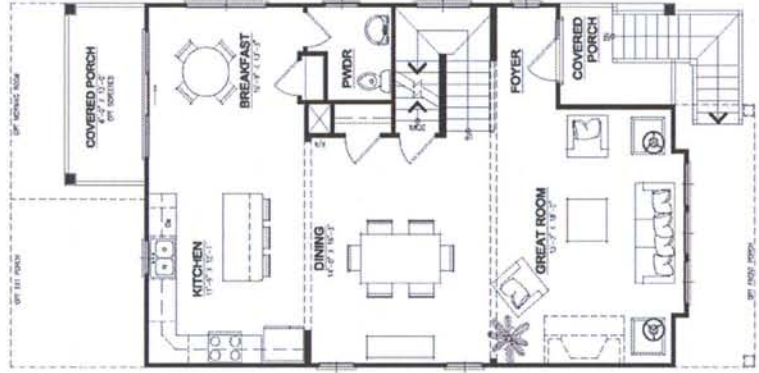

**Jarvis Creek Club**  
 Palm Floor Plan  
 1821 Square Feet  
 3 Bedrooms, 2.5 Baths

GROUND FLOOR PLAN

FIRST FLOOR PLAN

SECOND FLOOR PLAN

**Jarvis Creek Club**  
 Calibogue Floor Plan  
 2028 Square Feet  
 3 Bedrooms, 2.5 Baths

GROUND FLOOR PLAN

FIRST FLOOR PLAN

SECOND FLOOR PLAN

**Jarvis Creek Club**  
 Coligny Floor Plan  
 2311 Square Feet  
 3 Bedrooms, 2.5 Baths

GROUND FLOOR PLAN

FIRST FLOOR PLAN

SECOND FLOOR PLAN

OPT. LUXURY BATH

**Jarvis Creek Club**  
 Riviera Floor Plan  
 2500 Square Feet  
 3 Bedrooms, 2.5 Baths