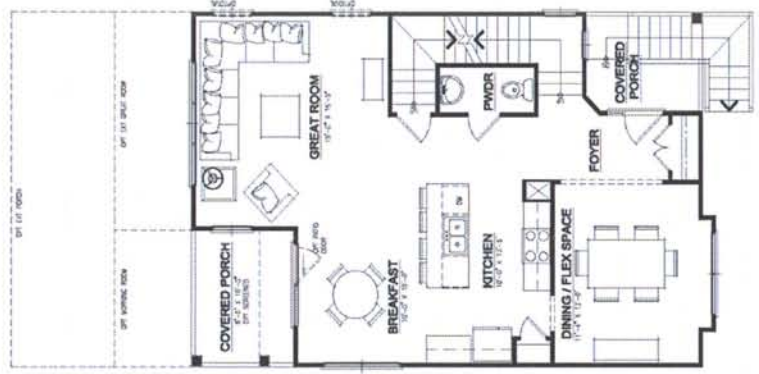

**Jarvis Creek Club**  
 Palm Floor Plan  
 1821 Square Feet  
 3 Bedrooms, 2.5 Baths

GROUND FLOOR PLAN

FIRST FLOOR PLAN

SECOND FLOOR PLAN

**Jarvis Creek Club**  
 Calibogue Floor Plan  
 2028 Square Feet  
 3 Bedrooms, 2.5 Baths

GROUND FLOOR PLAN

FIRST FLOOR PLAN

SECOND FLOOR PLAN

**Jarvis Creek Club**  
 Coligny Floor Plan  
 2311 Square Feet  
 3 Bedrooms, 2.5 Baths

GROUND FLOOR PLAN

FIRST FLOOR PLAN

SECOND FLOOR PLAN

OPT. LUXURY BATH

**Jarvis Creek Club**  
 Riviera Floor Plan  
 2500 Square Feet  
 3 Bedrooms, 2.5 Baths