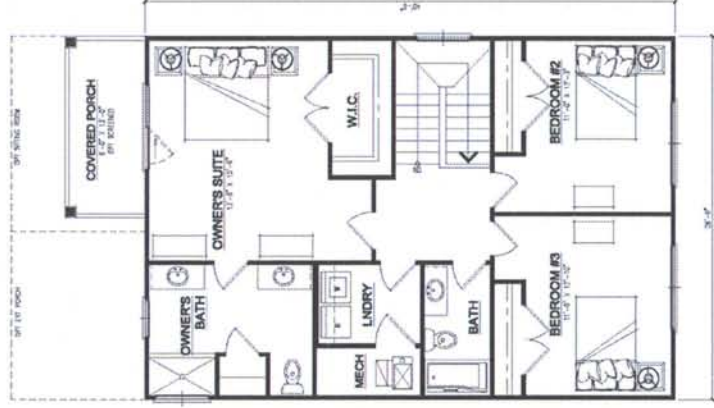

**Jarvis Creek Club**  
 Palm Floor Plan  
 1821 Square Feet  
 3 Bedrooms, 2.5 Baths

GROUND FLOOR PLAN

FIRST FLOOR PLAN

SECOND FLOOR PLAN

**Jarvis Creek Club**  
 Calibogue Floor Plan  
 2028 Square Feet  
 3 Bedrooms, 2.5 Baths

GROUND FLOOR PLAN

FIRST FLOOR PLAN

SECOND FLOOR PLAN

**Jarvis Creek Club**  
 Coligny Floor Plan  
 2311 Square Feet  
 3 Bedrooms, 2.5 Baths

GROUND FLOOR PLAN

FIRST FLOOR PLAN

SECOND FLOOR PLAN

OPT. LUXURY BATH

**Jarvis Creek Club**  
 Riviera Floor Plan  
 2500 Square Feet  
 3 Bedrooms, 2.5 Baths