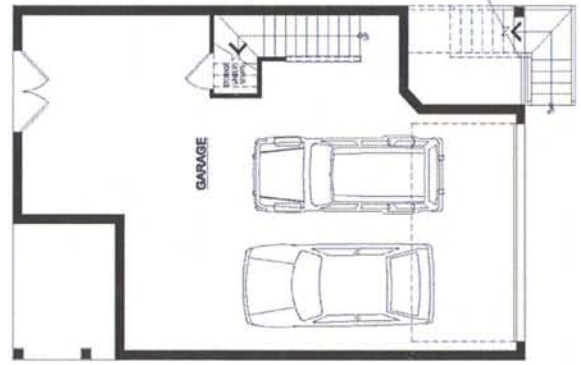

**Jarvis Creek Club**  
 Palm Floor Plan  
 1821 Square Feet  
 3 Bedrooms, 2.5 Baths

GROUND FLOOR PLAN

FIRST FLOOR PLAN

SECOND FLOOR PLAN

**Jarvis Creek Club**  
 Calibogue Floor Plan  
 2028 Square Feet  
 3 Bedrooms, 2.5 Baths

GROUND FLOOR PLAN

FIRST FLOOR PLAN

SECOND FLOOR PLAN

**Jarvis Creek Club**  
 Coligny Floor Plan  
 2311 Square Feet  
 3 Bedrooms, 2.5 Baths

GROUND FLOOR PLAN

FIRST FLOOR PLAN

SECOND FLOOR PLAN

OPT. LUXURY BATH

**Jarvis Creek Club**  
 Riviera Floor Plan  
 2500 Square Feet  
 3 Bedrooms, 2.5 Baths