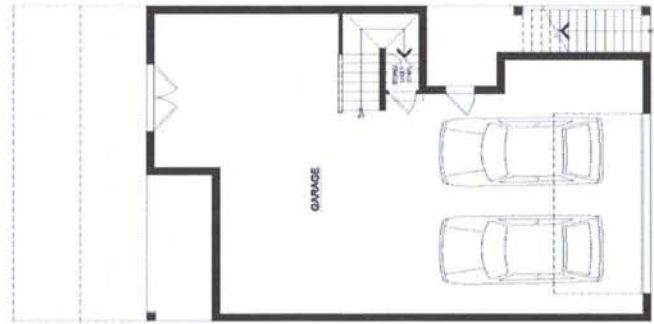

**Jarvis Creek Club**  
 Palm Floor Plan  
 1821 Square Feet  
 3 Bedrooms, 2.5 Baths

GROUND FLOOR PLAN

FIRST FLOOR PLAN

SECOND FLOOR PLAN

**Jarvis Creek Club**  
 Calibogue Floor Plan  
 2028 Square Feet  
 3 Bedrooms, 2.5 Baths

GROUND FLOOR PLAN

FIRST FLOOR PLAN

SECOND FLOOR PLAN

**Jarvis Creek Club**  
 Coligny Floor Plan  
 2311 Square Feet  
 3 Bedrooms, 2.5 Baths

GROUND FLOOR PLAN

FIRST FLOOR PLAN

SECOND FLOOR PLAN

OPT. LUXURY BATH

**Jarvis Creek Club**  
 Riviera Floor Plan  
 2500 Square Feet  
 3 Bedrooms, 2.5 Baths