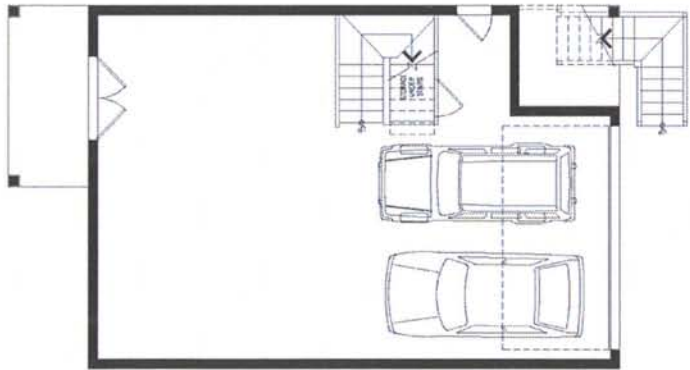

**Jarvis Creek Club**  
 Palm Floor Plan  
 1821 Square Feet  
 3 Bedrooms, 2.5 Baths

GROUND FLOOR PLAN

FIRST FLOOR PLAN

SECOND FLOOR PLAN

**Jarvis Creek Club**  
 Calibogue Floor Plan  
 2028 Square Feet  
 3 Bedrooms, 2.5 Baths

GROUND FLOOR PLAN

FIRST FLOOR PLAN

SECOND FLOOR PLAN

**Jarvis Creek Club**  
 Coligny Floor Plan  
 2311 Square Feet  
 3 Bedrooms, 2.5 Baths

GROUND FLOOR PLAN

FIRST FLOOR PLAN

SECOND FLOOR PLAN

OPT. LUXURY BATH

**Jarvis Creek Club**  
 Riviera Floor Plan  
 2500 Square Feet  
 3 Bedrooms, 2.5 Baths